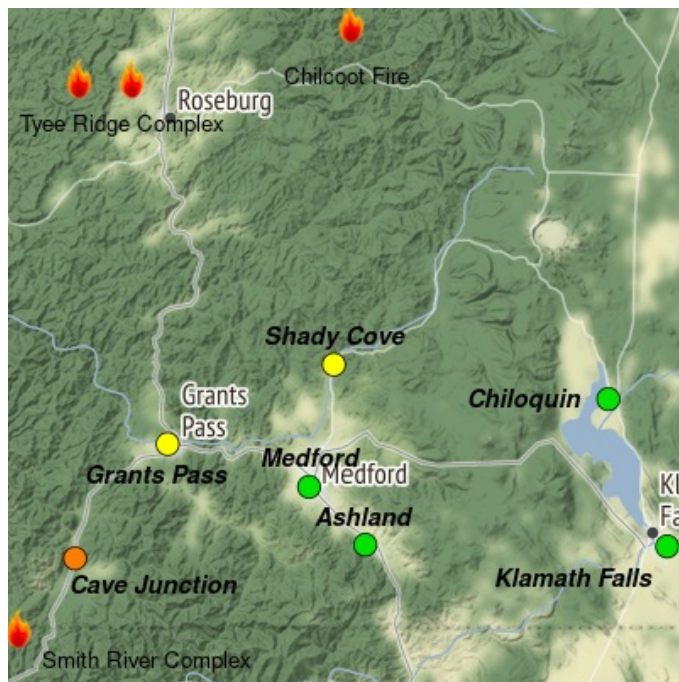

Smoke Outlook

SW/SC Oregon Smith River Complex

9/02 - 9/03

Issued by [Wildland Fire Air Quality Response Program](#) on September 02, 2023 at 08:07 AM PDT

Special Statement

Smoke and fog can reduce visibility on roadways. Reduce your speed and use caution when visibility is impacted.

Fire

In addition to Smith River Complex, multiple active fires across OR are contributing smoke to the forecast area, including: Chilcoot Fire, Ridge Fire, Salmon Fire, Dinner Fire, Lookout Fire, Tyee Ridge Complex, Bedrock Fire, Flat Fire, and Brice Creek Fire. For more information, see [InciWeb](#).

Smoke

For this morning, light smoke will be broadly transported toward the east under W wind directions. Yesterday's precipitation and cooler temperatures suppressed smoke generation and greatly improved air quality in the forecast area. On Sunday, air quality will remain GOOD in much of the forecast area. Early next week, SW winds will return some smoke from the Smith River Complex back into the forecast area. While National smoke models are predicting much improvement in smoke dispersion on Sunday and Monday, smoke conditions can change at any time. If you see smoke and smell smoke, you're breathing smoke. For near real-time air quality information, see the [Fire and Smoke Map](#).

Road Cameras

For road information, visit [ODOT Road Cameras](#).

Station	Yesterday			Fri 9/01	Comment for Today -- Sat, Sep 02	Forecast*	
	hourly					Sat 9/02	Sun 9/03
Klamath Falls	6a	noon	6p	●	West winds and cooler temperatures maintain GOOD air quality.	●	●
Chiloquin				●	Air quality expected to improve today with smoke impacts returning Sun.	●	●
Grants Pass				●	Mostly GOOD air quality with periods of light smoke.	●	●
Shady Cove				●	W winds lessen AQ impacts from fires to the NW and SW.	●	●
Cave Junction				●	Smoke from Smith River Complex returning with west winds into the weekend.	●	●
Medford				●	Mostly GOOD air quality today. Light smoke expected.	●	●
Ashland				●	Air quality to remain GOOD with occasional periods of light smoke.	●	●

Issued Sep 02, 2023 by Tod Johnson, Air Resource Advisor, 509.885.6003; Gisele Majidi-Weese, Trainee, 828.337.2323

Air Quality Index (AQI)	Actions to Protect Yourself
● Good	None
● Moderate	Unusually sensitive individuals should consider limiting prolonged or heavy exertion.
● USG	People within Sensitive Groups* should reduce prolonged or heavy outdoor exertion.
● Unhealthy	People within Sensitive Groups* should avoid all physical outdoor activity.
● Very Unhealthy	Everyone should avoid prolonged or heavy exertion.
● Hazardous	Everyone should avoid any outdoor activity.

*Disclaimer: This forecast is based on fine particulates only; ozone is not included. Forecasts may be wrong; use at own risk. Use caution as conditions can change quickly. See your health professional as needed. Smoke sensitive groups should take appropriate precautions.

Additional Links

[Fire and Smoke Map](https://fire.airnow.gov/) -- <https://fire.airnow.gov/>

[Smith River Complex Facebook Page](https://www.facebook.com/smithrivercomplexnorth) -- <https://www.facebook.com/smithrivercomplexnorth>

[OR DEQ - Air Quality](https://www.oregon.gov/deq/airquality/pages/default.aspx) -- <https://www.oregon.gov/deq/airquality/pages/default.aspx>

[ODOT Road Cameras](https://tripcheck.com/) -- <https://tripcheck.com/>

Issued by Interagency Wildland Fire Air Quality Response Program -- www.wildlandfiresmoke.net

SW/SC Oregon Updates -- <https://outlooks.wildlandfiresmoke.net/outlook/a20da242>

*Smoke and Health Info -- www.airnow.gov/air-quality-and-health